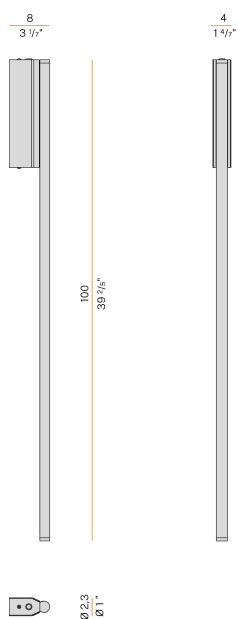

PANZERI

Hilow Line

220-240V AC dimmable (DALI/Push DIM)

A11006.100.0502

Data sheet

CODE	A11006.100.0502
SYSTEM POWER CONSUMPTION	17W
EFFICACY	59.88lm/W
LIGHT SOURCE	LED
LIGHT SOURCE LIFETIME	L70 (B10) 60.000h
COLOUR TEMPERATURE	2700K Ra>90
LIGHT DISTRIBUTION	diffused
POWER SUPPLY	220-240V AC
FREQUENCY	50/60Hz
ELECTRICAL CONFIGURATION	dimmable (DALI/Push DIM)
DRIVER	integrated included
NOMINAL LUMINOUS FLUX	1512lm
LUMEN OUTPUT	1018lm
EFFICIENCY	67.3%
WEIGHT	1,16 Kg
PROTECTION DEGREE	IP20
COLOUR TOLLERANCES	SDCM 3
PACKING DIMENSIONS	12,0 x 106,0 x 7,0 cm

Technical drawing

PANZERI

Hilow Line

Accessories / power supply

YCI11002.400

4m (157,5") long power cable with foot switch and plug.